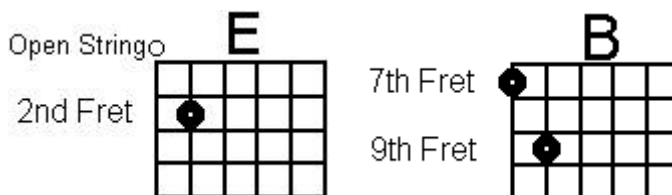

Tom Dooley

The time signature is; 4/4

Count 1-2-3-4, 1-2-3-4, 1-2-3-4, etc.

2 note power chords used >>>

| | | | |
|----------|---|----------|--|
| E | Hang down your head Tom Dooley, | B | Hang down your head and cry, |
| | | E | |
| | Hang down your head Tom Dooley, | | Poor boy, your bound to die, |
| | | B | E |
| | I met her on the mountain, and there I took her life, | | Met her on the mountain, stabbed her with my knife, |
| E | Hang down your head Tom Dooley, | B | Hang down your head and cry, |
| | | E | |
| | Hang down your head Tom Dooley, | | Poor boy, your bound to die, |
| | | B | E |
| | This time tomorrow, reckon' where I'd be, | | Hadn't been for Grayson, I'd been in Tennessee, |
| E | Hang down your head Tom Dooley, | B | Hang down your head and cry, |
| | | E | |
| | Hang down your head Tom Dooley, | | Poor boy, your bound to die, |
| | | B | E |
| | This time tomorrow, reckon' where I'll be, | | Down in some lonesome valley, hangin' from a wide oak tree |
| E | Hang down your head Tom Dooley, | B | Hang down your head and cry, |
| | | E | |
| | Hang down your head Tom Dooley, | | Poor boy, your bound to die, |
| E | Hang down your head Tom Dooley, | B | Hang down your head and cry, |
| | | E | |
| | Hang down your head Tom Dooley, | | Poor boy, your bound to die. |